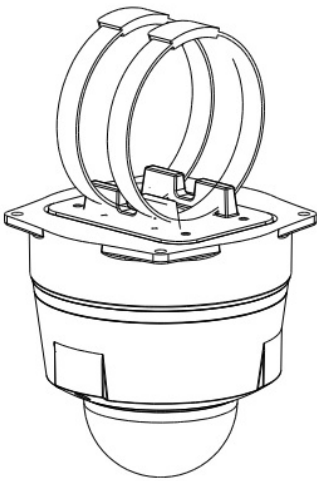

Mini Pole Mount Bracket - INSX152

Material: Aluminium

Dimensions: 118mm x 87mm x 21mm

Color: White

Type of Installation: Pole

Net Weight: 0.2kg

Load Bearing Capacity: 3kg

Work with: INSX303 or INSX150 or INSX134 or

INSX130 or INSX120

Dimensions (mm)

Applications

Work with:

INSX203

INSX200W

INSX204

INSX100