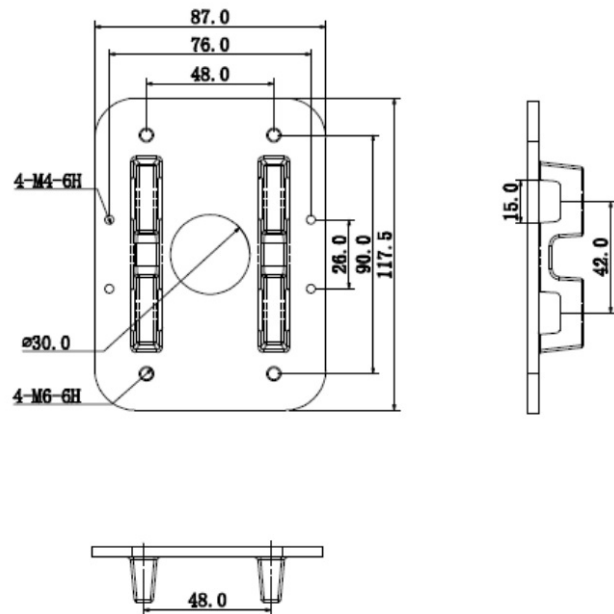

Mini Pole Mount Bracket - INSX152

Material: Aluminium

Dimensions: 118mm x 87mm x 21mm

Color: White

Type of Installation: Pole

Net Weight: 0.2kg

Load Bearing Capacity: 3kg

Work with: INSX303 or INSX150 or INSX134 or

INSX130 or INSX120

Dimensions (mm)

Applications

Work with:

INSX203

INSX200W

INSX204

INSX100